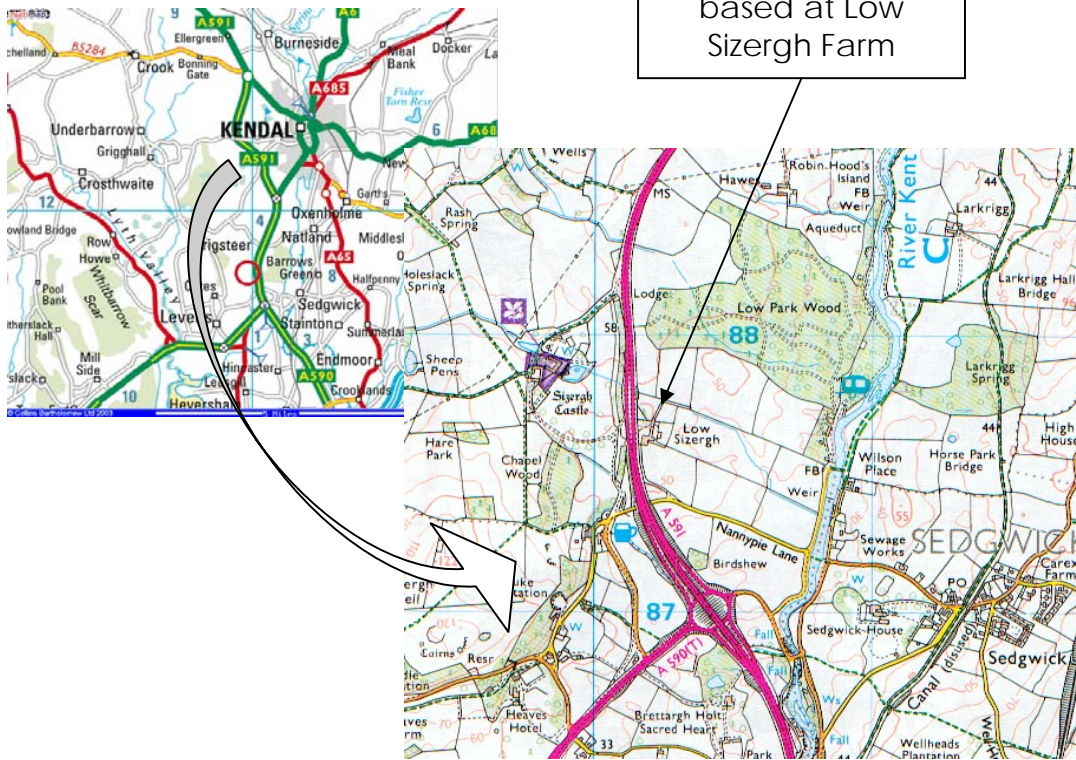

Directions

Growing Well is based at Low Sizergh Farm

Directions

Growing Well is based at Low Sizergh Farm.

From the North

Follow the A591 past Kendal towards the M6. Low Sizergh Farm is well signposted on the left of the A591 (Low Sizergh Barn) just before the junction with the A590 (Barrow). Growing Well's office is inside the double sliding doors facing the road to the right of the road entrance.

From the South

Leave the M6 at Junction 36. Take the A590 towards Kendal. Follow the A590 towards Barrow at the first exit, taking the first left from the roundabout. Make an immediate right hand turn, signposted Low Sizergh Barn. Follow the signs to the Farm. Growing Well's office is inside the double sliding doors (on the right) facing the road, prior to emerging into the farm's courtyard.

From the West

Follow the A590 towards Kendal. Just before the junction with the A591, take the left hand turn signposted Low Sizergh Barn. Follow the signs to the Farm. Growing Well's office is inside the double sliding doors (on the right) facing the road, prior to emerging into the farm's courtyard.