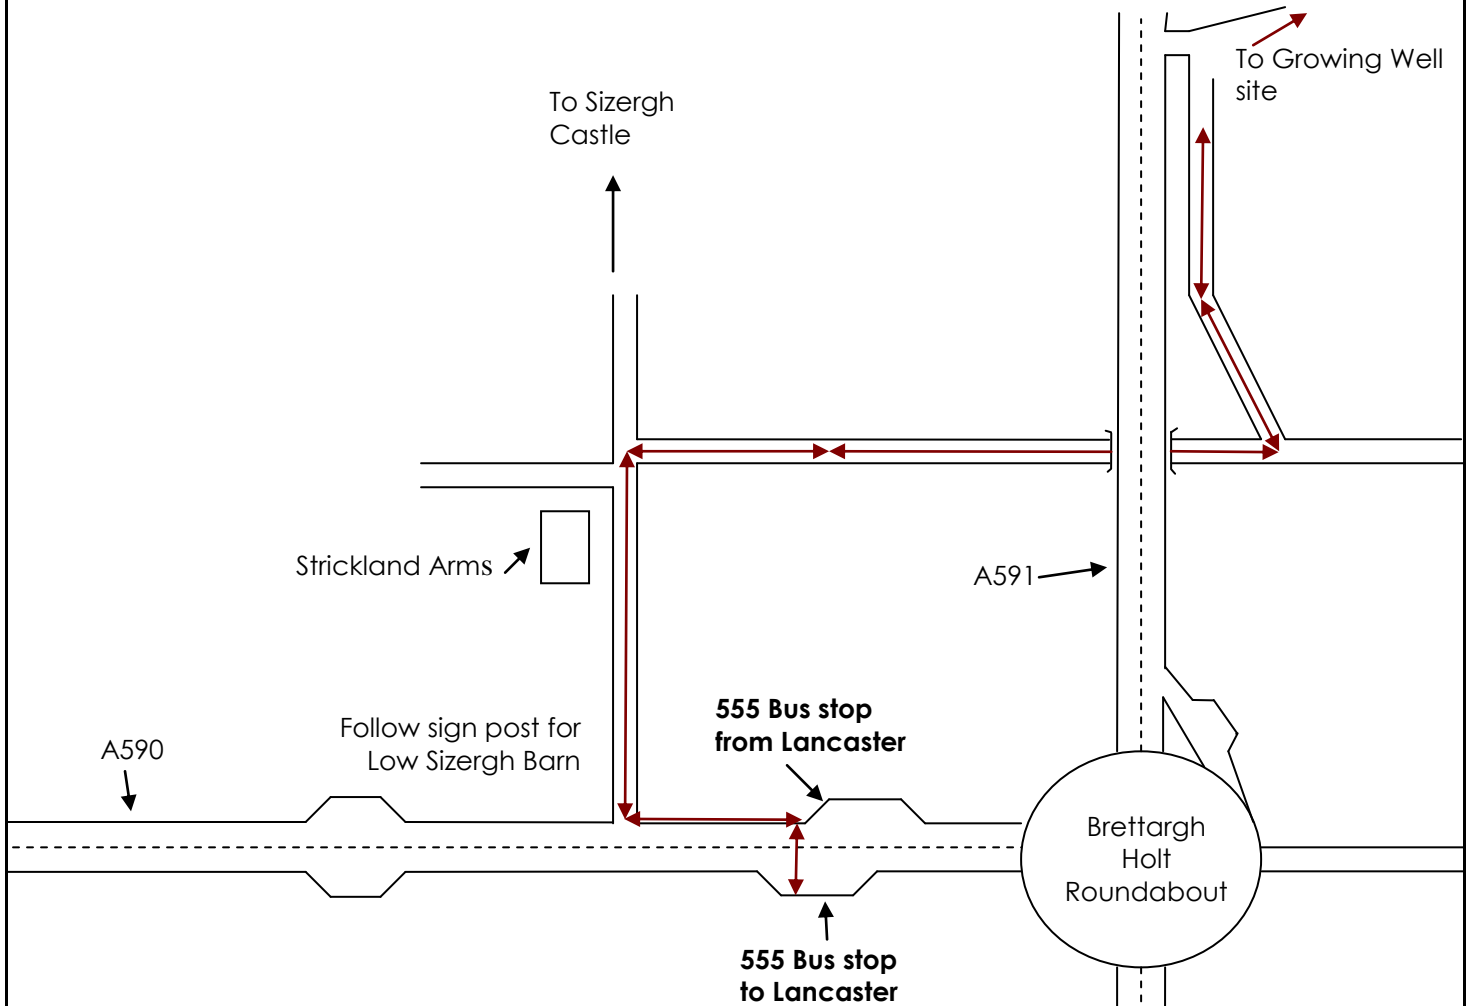

555 from Lancaster

Lancaster Bus Station	08:20	09:30	10:20	11:20	12:20
Carnforth Haws Hill	08:40	09:50	10:40	11:40	12:40
Brettargh Holt	09:13	10:23	11:13	12:13	13:13

555 to Lancaster

Brettargh Holt	13:06	14:06	15:06	16:06	17:06
Carnforth New Street	13:46	14:46	15:46	16:46	17:46
Lancaster Bus Station	14:12	15:12	16:12	17:12	18:12

Bus time table updated: May 2015

From Lancaster: Disembark at the Brettargh Holt / Sizergh Castle bus stop. Walk back up the A590 away from the big roundabout and turn right up and walk up the lane, turning right again just after the Strickland Arms. After going through the underpass turn left up the farm track. Growing Well's site is signposted from the car park (you can see our polytunnels from the back of the car park). Our offices are in the portakabins opposite the last polytunnel.

To Lancaster: Walk back the way you came. When you reach the main road cross to the other side and wait in the opposite lay by.

Growing Well. Tel. **015395 61777**. Low Sizergh Farm, Low Sizergh, Kendal, Cumbria, LA8 8AE