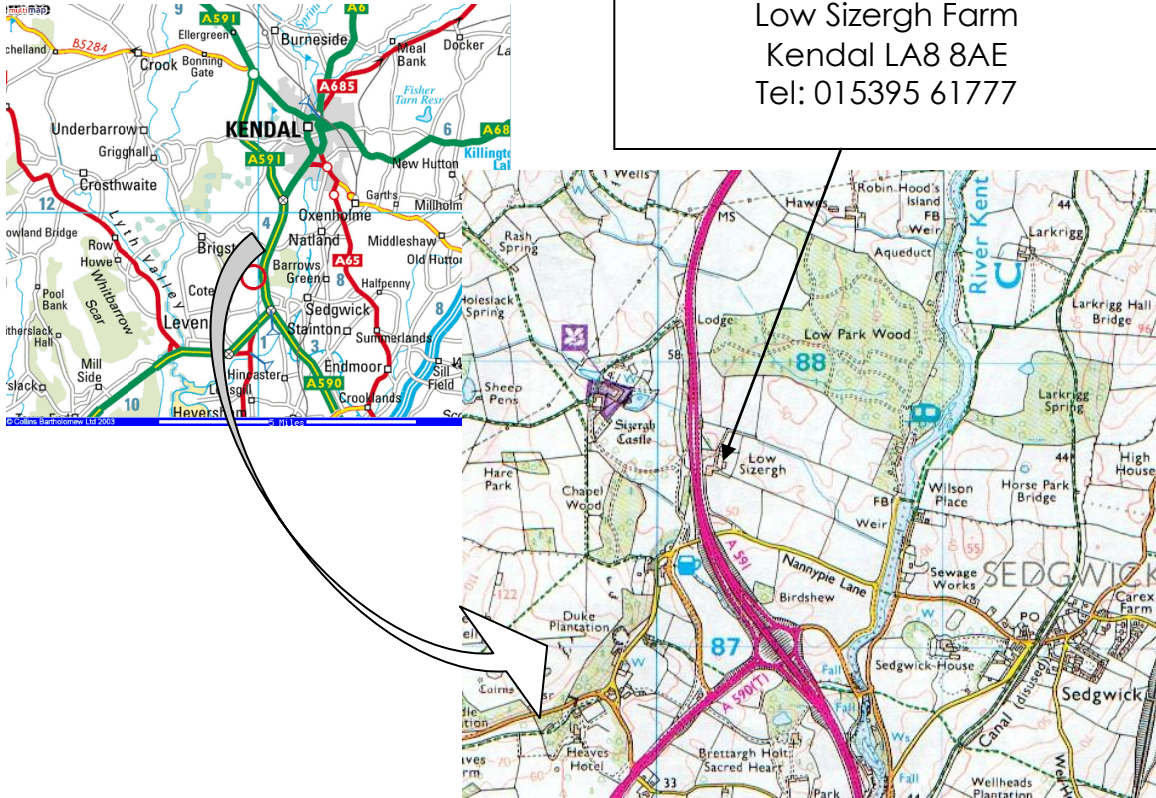

Directions

Growing Well is based at
Low Sizergh Farm
Kendal LA8 8AE
Tel: 015395 61777

Directions

Growing Well is based at Low Sizergh Farm.

From the North

Follow the A591 past Kendal towards the M6. Low Sizergh Farm is well signposted on the left of the A591 (Low Sizergh Barn) just before the junction with the A590 (Barrow). Growing Well's site is signposted from the car park (you can see our polytunnels from the back of the car park). Our offices are in the portakabins opposite the last polytunnel.

From the South

Leave the M6 at Junction 36. Take the A590 towards Kendal. Follow the A590 towards Barrow at the first exit, taking the first left from the roundabout. Make an immediate right hand turn, signposted Low Sizergh Barn. Follow the signs to the Farm. Growing Well's site is signposted from the car park (you can see our polytunnels from the back of the car park). Our offices are in the portakabins opposite the last polytunnel.

From the West

Follow the A590 towards Kendal. Just before the junction with the A591, take the left hand turn signposted Low Sizergh Barn. Follow the signs to the Farm. Growing Well's site is signposted from the car park (you can see our polytunnels from the back of the car park). Our offices are in the portakabins opposite the last polytunnel.