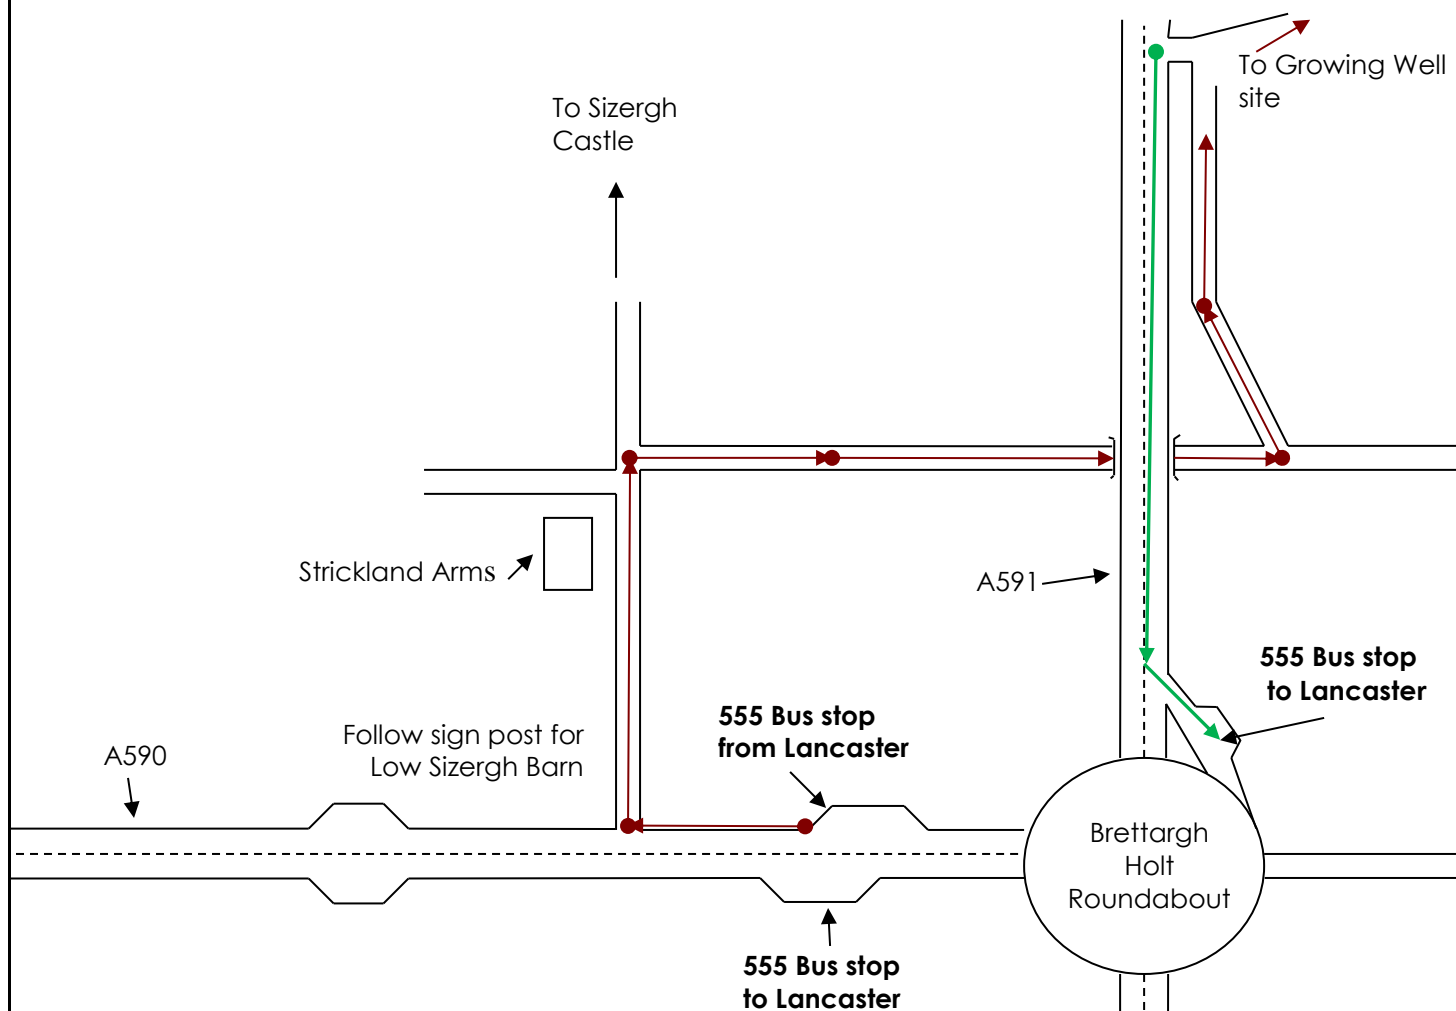

555 from Lancaster

Lancaster Bus Station	08:15	09:15	10:15	11:15	12:15
Carnforth Haws Hill	08:35	09:35	10:35	11:35	12:35
Brettargh Holt (approx.)	09:13	10:13	11:13	12:13	13:13

555 to Lancaster

Brettargh Holt (approx.)	13:18	14:18	15:18	16:18	17:18
Carnforth New Street	13:55	14:55	15:55	16:55	17:55
Lancaster Bus Station	14:25	15:25	16:25	17:25	18:25

Bus time table updated: Aug 2018

From Lancaster: Disembark at the Brettargh Holt / Sizergh Castle bus stop. Walk back up the A590 away from the big roundabout and turn right up and walk up the lane, turning right again just after the Strickland Arms. After going through the underpass turn left up the farm track. Growing Well's site is signposted from the car park (you can see our polytunnels from the back of the car park). Our offices are in the portakabins opposite the last polytunnel.

To Lancaster: Walk back to the main entrance to the Barn. Turn left to follow the path along the dual carriageway. The bus stop is in the slip road layby.