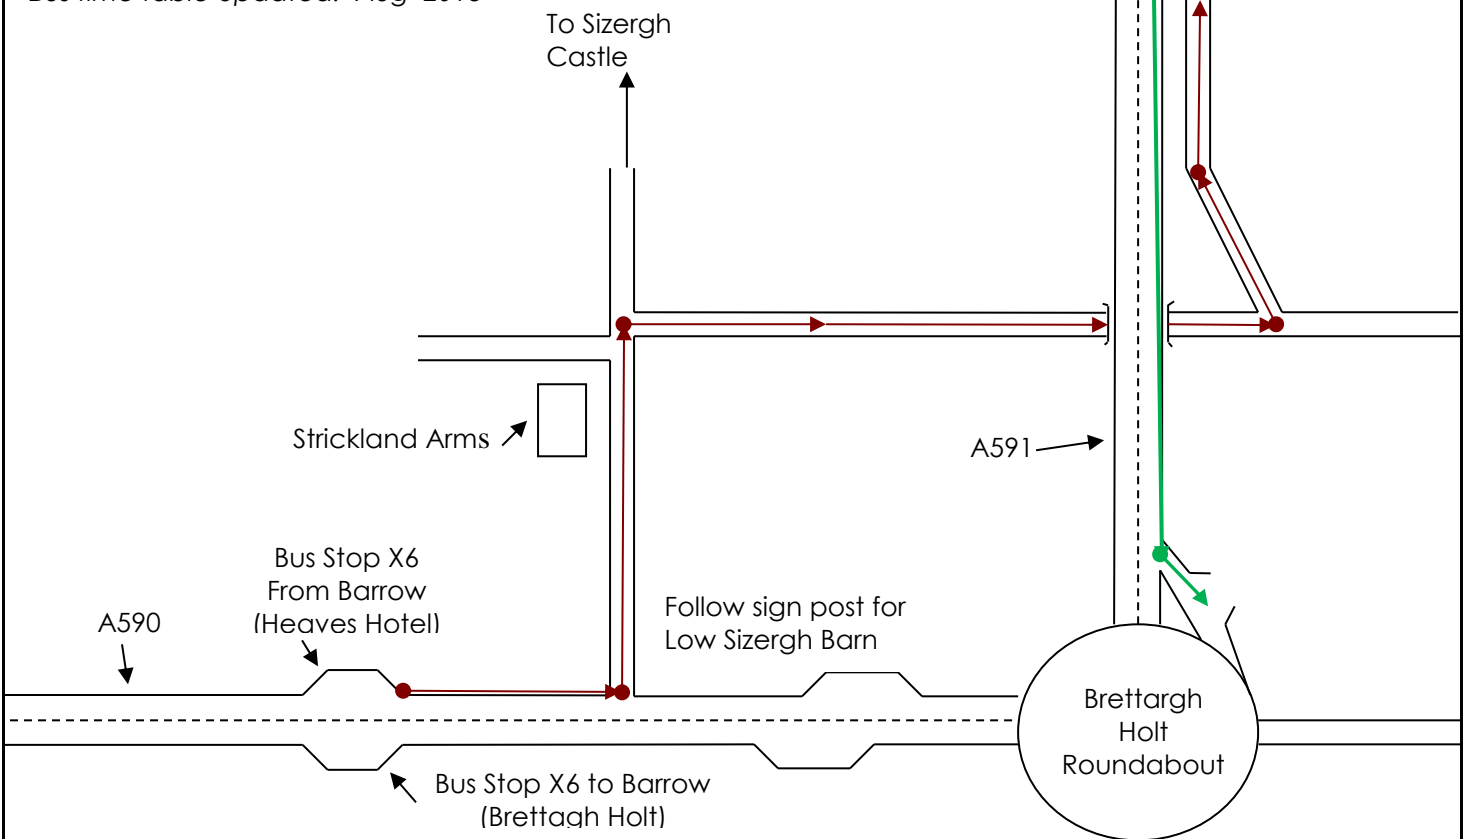

**X6 From Barrow / Grange**

Barrow Town Hall	07.33	08.10	09.10	10.10	11.10	12.10
Furness Hospital		08.24	09.24	10.24	11.24	12.24
Dalton Tudor Square	07.48	08.36	09.36	10.36	11.36	12.36
Ulverston Victoria Rd	07.59	08.52	09.52	10.52	11.52	12.52
Grange Railway Stn		09.23	10.23	11.23	12.23	13.23
Heaves Hotel	08.31	09.37	10.37	11.37	12.37	13.37

**X6 To Barrow / Grange**

Heaves Hotel	13.14	14.14	15.14	16.14	17.09
Grange Railway Stn	13.30	14.30	15.30	16.30	17.25
Ulverston Victoria Rd	14.04	15.04	16.04	17.04	17.54
Dalton Tudor Square	14.16	15.16	16.16	17.16	18.07
Furness Hospital	14.27	15.27	16.27	17.27	
Barrow Town Hall	14.43	15.43	16.43	17.43	18.24

Bus time table updated: Aug 2018

**From Barrow:** Disembark at the Heaves Hotel bus stop. Walk towards the big roundabout. Turn left at sign post for Sizergh Castle and Low Sizergh Barn and walk up the lane, turning right just after the Strickland Arms. After going through the underpass turn left up the farm track. Growing Well's site is signposted from the car park (you can see our polytunnels from the back of the car park). Our offices are in the portacabins opposite the last polytunnel.

**To Barrow:** Walk back to the road entrance of the Barn and turn left down the path along the dual carriageway. Follow the path down the slip road – the bus-stop is in the layby.

**Growing Well.** Tel. 015395 61777. Low Sizergh Farm, Low Sizergh, Kendal, Cumbria, LA8 8AE